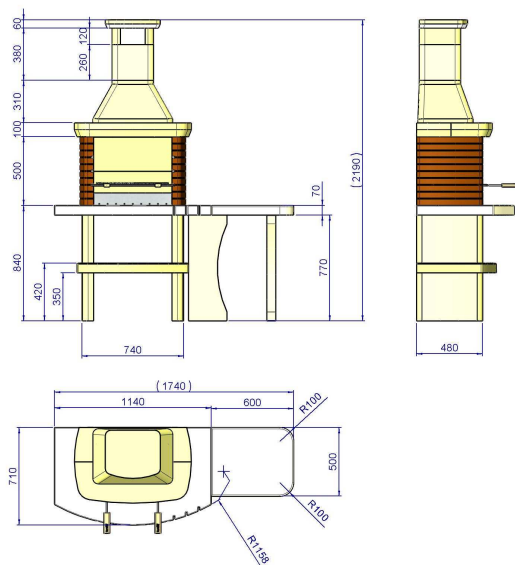

# Sunday®

<b>MCZ CODE</b>	<b>5708003</b>
<b>EAN CODE</b>	<b>8018459103991</b>
<b>WEIGHT KG</b>	<b>680</b>
<b>DIMENSIONS (CM)</b>	<b>174 x 71 h 219</b>
<b>PALLET (CM)</b>	<b>95 x 60</b>
<b>Q.TY TRUCK</b>	<b>35</b>
<b>Q.TY CONTAINER</b>	<b>35</b>

Barbecue, with lateral interchangeable worktop, in recostituted stone Giallo Mori with sides in DECOR BRICK, made of materials with high mechanical and thermal resistance. Complete with stainless steel grill adjustable on three levels the new "Easy Fire" steel plate for easy coals lighting and ash box. Designed with placement for a spit. Easy assembly with MCZ Betonfast special glue.