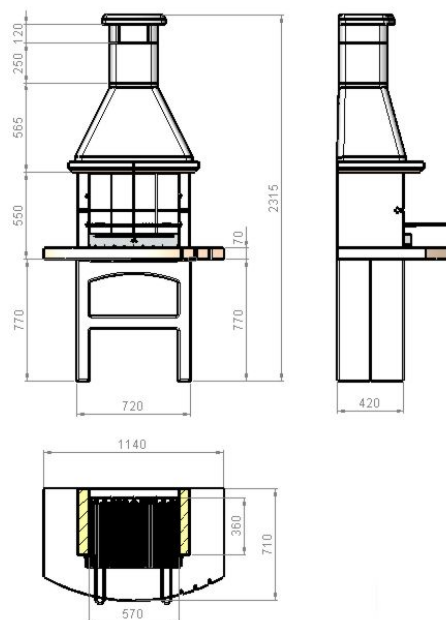

Innovative MCZ barbecue made of reconstituted stone and high quality raw materials. The structure is white, while the top is in "Rosa Asiago". Complete with chromium plated grill adjustable on three levels and with new "Easy Fire" steel plate for easy coals lighting. Easy assembly with MCZ Betonfast special glue.

Can also be used with wood!

MCZ CODE	57660
EAN CODE	8018459576603
WEIGHT KG	430
DIMENSIONS (CM)	114 x 71 h 232
PALLET (CM)	60 x 82 h 142
Q.TY TRUCK	55
Q.TY CONTAINER	39

NR	DESCRIPTION	CODE
1/2	BASE	27553
3	WORK TOP	27520R
4/7	SIDE	27548R
5/6	BACK SIDE	27549R
8+9	HOOD SUPPORT	27395
10	HOOD	27555
11	CHIMNEY FLUE	27158
12/13	CHIMNEY CAP SUPPORT	27089
14	CHIMNEY CAP	27484
19	ASH TRAY	140110
16/17/18	EASY FIRE	140204A
15	CHROMIUM GRILL 60x40	140027
20	SAFETY EMBERS STOP	140241