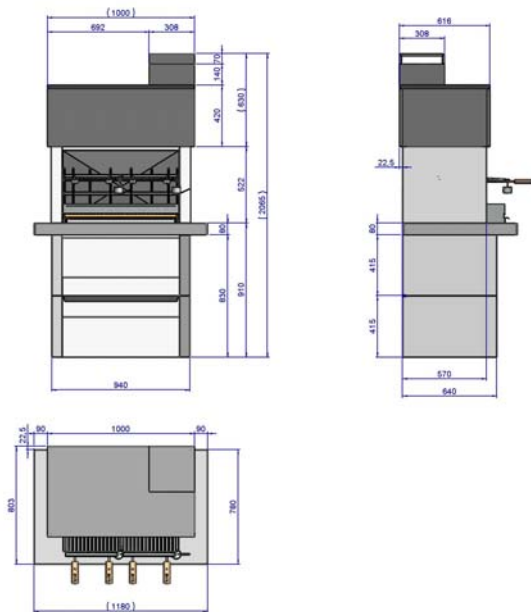

Toronto

Sunday®

MCZ CODE	5708012
EAN CODE	8018459104493
WEIGHT KG	680
DIMENSIONS (CM)	118 x 80 h 207
PALLET (CM)	120 x 105
Q.TY TRUCK	24
Q.TY CONTAINER	18

Outdoor barbecue ready for self assembly. Made of grey reconstituted stone .The chimney and chimney top made of black steel. Comfortable worktop. Offers different cooking solutions. Fully equipped with accessories. Easy assembling with Betonfast glue already included.

Can also be used with wood!

NR	DESCRIPTION	CODE
----	-------------	------

1/2/3/4	BASE	27008016SPL
5	IRON SHELF	2800390
6/7/8/12/13	BACK	27542SPL
9	WORK TOP	27610NBL
10/11	SIDE	27541SPL
14	PROTECTION HOOD RIGHT SIDE	28008032A
15	PROTECTION HOOD FRONT SIDE	28008030A
16	PROTECTION HOOD LEFT SIDE	28008033A
17	PROTECTION HOOD BECK SIDE	28008031A
18	PROTECTION HOOD UPPER SIDE	28008034A
19	CHIMNEY FLUE INSERT	28008035A
20/22	HOOD LATERAL SIDE	28008025
21/24	HOOD FRONT SIDE	28008024
23	HOOD UPPER SIDE	28008026
25	CHIMNEY FLUE	28008027
26	CHIMNEY FLUE CAP	28008029
27	COMPLETE BRAZIER	140233
28+29	STAINLESS STEEL GRILL 40x45	140224
30	SAFETY EMBERS STOP	140244