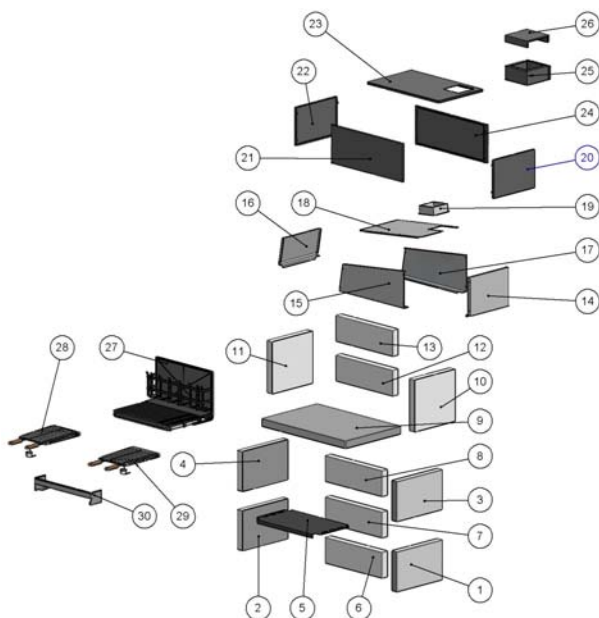

Toronto

Sunday®

MCZ CODE	5708012
EAN CODE	8018459104493
WEIGHT KG	680
DIMENSIONS (CM)	118 x 80 h 207
PALLET (CM)	120 x 105
Q.TY TRUCK	24
Q.TY CONTAINER	18

Outdoor barbecue ready for self assembly. Made of grey reconstituted stone .The chimney and chimney top made of black steel. Comfortable worktop. Offers different cooking solutions. Fully equipped with accessories. Easy assembling with Betonfast glue already included.

Can also be used with wood!

NR	DESCRIPTION	CODE
----	-------------	------

1/2/3/4	BASE	27008016SPL
5	IRON SHELF	2800390
6/7/8/12/13	BACK	27542SPL
9	WORK TOP	27610NBL
10/11	SIDE	27541SPL
14	PROTECTION HOOD RIGHT SIDE	28008032A
15	PROTECTION HOOD FRONT SIDE	28008030A
16	PROTECTION HOOD LEFT SIDE	28008033A
17	PROTECTION HOOD BECK SIDE	28008031A
18	PROTECTION HOOD UPPER SIDE	28008034A
19	CHIMNEY FLUE INSERT	28008035A
20/22	HOOD LATERAL SIDE	28008025
21/24	HOOD FRONT SIDE	28008024
23	HOOD UPPER SIDE	28008026
25	CHIMNEY FLUE	28008027
26	CHIMNEY FLUE CAP	28008029
27	COMPLETE BRAZIER	140233
28+29	STAINLESS STEEL GRILL 40x45	140224
30	SAFETY EMBERS STOP	140244