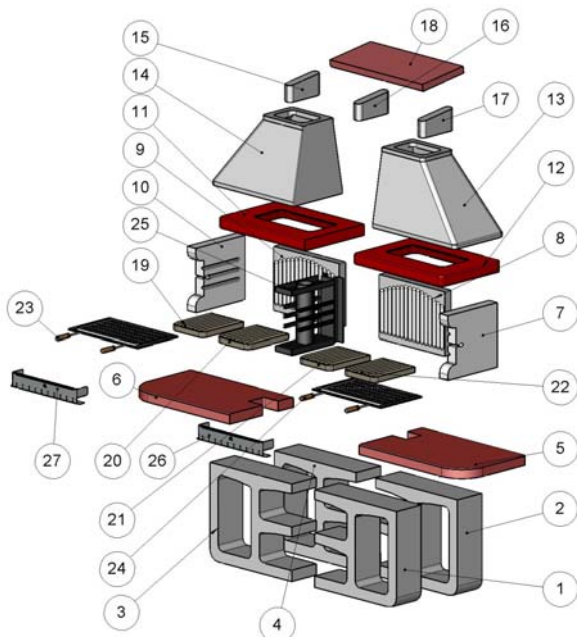

Traditional barbecue made from fired vibrated refractory cement with double fireplace and colored worktop and hood support. Complete with stainless steel grills adjustable on three levels and charcoal brazier with drawer. Designed with placement for a spit.

For use with charcoal!

MCZ CODE	57233
EAN CODE	8018459572339
WEIGHT KG	780
DIMENSIONS (CM)	200 x 62 h 209
PALLET (CM)	92 x 120 h 163
Q.TY TRUCK	28
Q.TY CONTAINER	18

NR	DESCRIPTION	CODE
----	-------------	------

1+2/3+4	BASE	27184
5	RIGHT WORK TOP	27188
6	LEFT WORK TOP	27189
7/10	SIDE	27445
8/9	BACK SIDE	27447
11	LEFT HOOD SUPPORT	27187
12	RIGHT HOOD SUPPORT	27186
13/14	HOOD	27185
15/16/17	CHIMNEY CAP SUPPORT	27118
18	CHIMNEY CAP	27117
19/20/21/22	FIRE BRICKS	27022
23/24	STAINLESS STEEL GRILL 67x40	140024
25	CENTRAL SUPPORT	140134A
26/27	SAFETY EMBERS STOP	140240