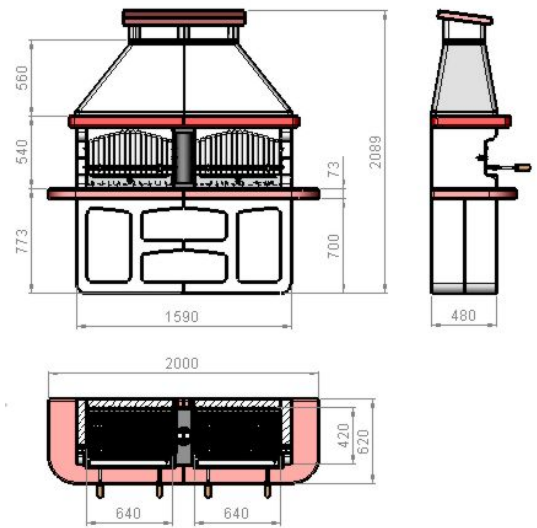

Traditional barbecue made from fired vibrated refractory cement with double fireplace and colored worktop and hood support. Complete with stainless steel grills adjustable on three levels and charcoal brazier with drawer. Designed with placement for a spit.

For use with charcoal!

MCZ CODE	57233
EAN CODE	8018459572339
WEIGHT KG	780
DIMENSIONS (CM)	200 x 62 h 209
PALLET (CM)	92 x 120 h 163
Q.TY TRUCK	28
Q.TY CONTAINER	18

NR	DESCRIPTION	CODE
----	-------------	------