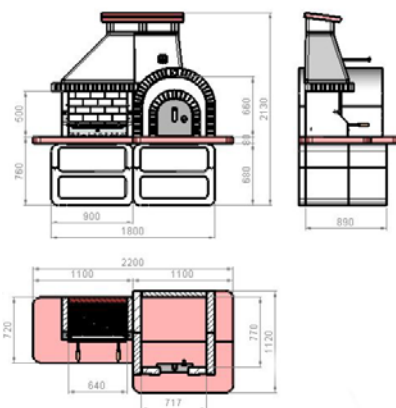

MCZ CODE	57102
EAN CODE	8018459571028
WEIGHT KG	1550
DIMENSIONS (CM)	220 x 112 h 213
PALLET (CM)	60 x 104 h 175 105 x 120 h 185
Q.TY TRUCK	14
Q.TY CONTAINER	12

Oven barbecue with colored worktop, made from fired vibrated refractory cement. Complete with stainless steel grill adjustable on four levels and ash box. Baking MCZ oven with iron door and a thermometer. Designed with placement for a spit.

For use with charcoal!

NR	DESCRIPTION	CODE
1+2/3+4/5+6	BASE	27028
7	BBQ WORK TOP	27122
8/9	OVEN WORK TOP	27123
11	RIGHT SIDE	27596
10	LEFT SIDE	27597
12	BBQ BACK SIDE	27493B
13	HOOD SUPPORT	27121
14	BBQ HOOD	27119
15	OVEN HOOD	27120
16/17/18	CHIMNEY CAP SUPPORT	27118
19	CHIMNEY CAP	27117
25	OVEN FRONTAL SIDE	27036
22	LEFT FRONTAL VAULT	27038
21	LEFT BACK VAULT	27496
20	OVEN BACK SIDE	27037
23	RIGHT BACK VAULT	27040
24	RIGHT FRONTAL VAULT	27039
26+27	FIRE BRICKS	27027
28	ASH TRAY	140110
29	CAST IRON GRILL	130825
30	OVEN VALVE SET	2580091
31	BLACK OVEN PIPE	2580063
32	IRON DOOR	2560081
33	STAINLESS STEEL GRILL 67x40	140024
34	TERMOMETER	180021
35	SAFETY EMBERS STOP	140240