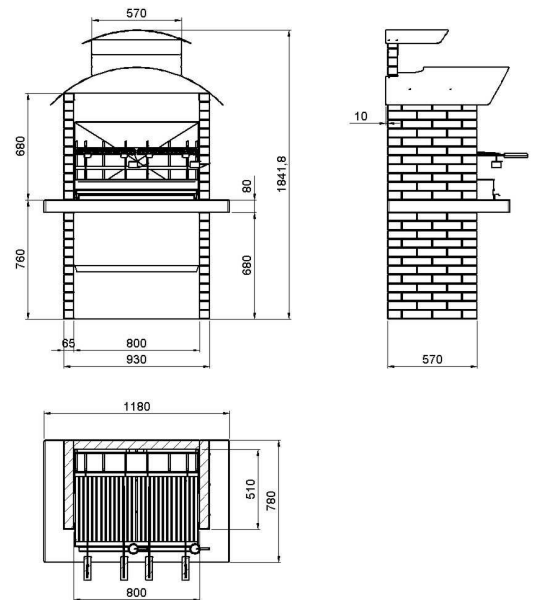

# Sunday®

MCZ CODE	57833
EAN CODE	8018459578331
WEIGHT KG	700
DIMENSIONS (CM)	118 x 78 h 185
PALLET (CM)	120 x 80 h 207
Q.TY TRUCK	34
Q.TY CONTAINER	18

Outdoor barbecue ready for self assembly. The front panels are made of black steel with sides in Decor Bricks, which give a brick effect in a pleasant grey colour. The chimney roof is made of black stainless steel and a useful storage area has been added below the cooking area. Fully equipped with accessories. Easy assembling with Betonfast glue already included.