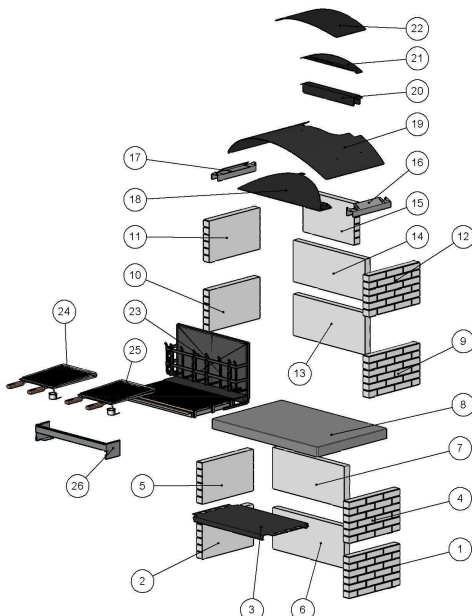

# Sunday®

MCZ CODE	57833
EAN CODE	8018459578331
WEIGHT KG	700
DIMENSIONS (CM)	118 x 78 h 185
PALLET (CM)	120 x 80 h 207
Q.TY TRUCK	34
Q.TY CONTAINER	18

Outdoor barbecue ready for self assembly. The front panels are made of black steel with sides in Decor Bricks, which give a brick effect in a pleasant grey colour. The chimney roof is made of black stainless steel and a useful storage area has been added below the cooking area. Fully equipped with accessories. Easy assembling with Betonfast glue already included.

NR	DESCRIPTION	CODE
----	-------------	------

1/2/4/5/9/10/11/12/15	BASE	27607SPL
3	BASE SUPPORT	2800390
6/7/13/14	BACK SIDE	27609SPL
8	WORK TOP	27610NBL
16/17	HOOD SUPPORT	2800384
18	FRONTAL HOOD CANAL	2800385
19	HOOD	2800386
20	LOWER CHIMNEY CAP SUPPORT	2800387
21	CHIMNEY CAP SUPPORT	2800389
22	CHIMNEY CAP	2800388
23	BRAZIER	140233
24+25	STAINLESS STEEL GRID 40x45	140224
26	SAFETY EMBERS STOP	140244