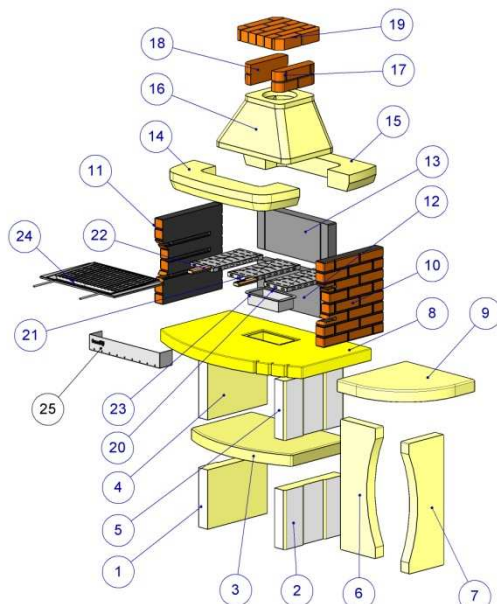

# Sunday

MCZ CODE	57596
EAN CODE	8018459575965
WEIGHT KG	640
DIMENSIONS (CM)	170 x 71 h 194
PALLET (CM)	95 x 60
Q.TY TRUCK	37
Q.TY CONTAINER	38

Barbecue, with lateral interchangeable worktop, in recstituted stone Giallo Mori with sides and chimney in DECOR BRICK, made of materials with high mechanical and thermal resistance. Worktop with drawer for accessories. Complete with stainless steel grill adjustable on three levels the new "Easy Fire" steel plate for easy coals lighting and ash box. Designed with placement for a spit. Easy assembly with Sunday Betonfast special glue.

Can also be used with wood!

NR	DESCRIPTION	ART. NR.
----	-------------	----------

1/2/4/5	BASE	27557GL
3	BASE SUPPORT	27461GL
6/7	SIDE BASE	27487GL
8	WORK TOP	27520GL
9	SIDE WORK TOP	27486GL
10/11	SIDE	27090423NE
12/13	BACKSIDE	27466N
14+15	HOOD SUPPORT	27477GL
16	HOOD	27480GL
17/18	CHIMNEY CAP SUPPORT	27507C
19	CHIMNEY CAP	27508C
20/21/22	EASY FIRE	140204A
23	ASH TRAY	140110
24	STAINLESS STEEL GRILL 60x40	140151
25	SAFETY EMBERS STOP	14008036