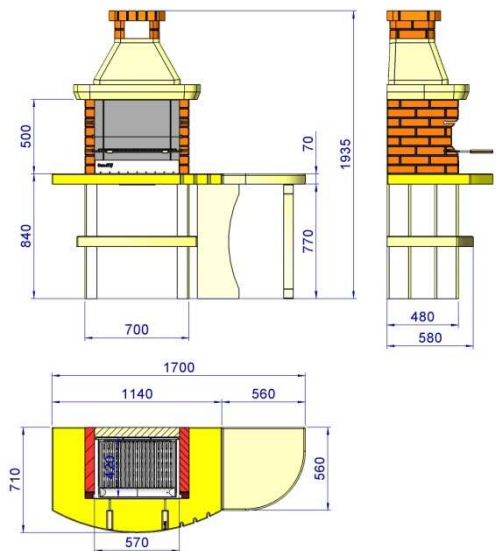

# Sunday

MCZ CODE	57596
EAN CODE	8018459575965
WEIGHT KG	640
DIMENSIONS (CM)	170 x 71 h 194
PALLET (CM)	95 x 60
Q.TY TRUCK	37
Q.TY CONTAINER	38

Barbecue, with lateral interchangeable worktop, in recstituted stone Giallo Mori with sides and chimney in DECOR BRICK, made of materials with high mechanical and thermal resistance. Worktop with drawer for accessories. Complete with stainless steel grill adjustable on three levels the new "Easy Fire" steel plate for easy coals lighting and ash box. Designed with placement for a spit. Easy assembly with Sunday Betonfast special glue.

Can also be used with wood!

NR	DESCRIPTION	ART. NR.
----	-------------	----------

1/2/4/5	BASE	27557GL
3	BASE SUPPORT	27461GL
6/7	SIDE BASE	27487GL
8	WORK TOP	27520GL
9	SIDE WORK TOP	27486GL
10/11	SIDE	27090423NE
12/13	BACKSIDE	27466N
14+15	HOOD SUPPORT	27477GL
16	HOOD	27480GL
17/18	CHIMNEY CAP SUPPORT	27507C
19	CHIMNEY CAP	27508C
20/21/22	EASY FIRE	140204A
23	ASH TRAY	140110
24	STAINLESS STEEL GRILL 60x40	140151
25	SAFETY EMBERS STOP	14008036