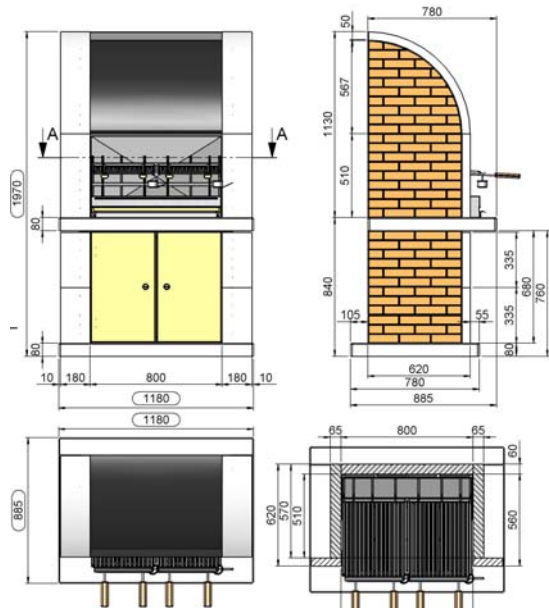

Outdoor barbecue ready for self assembly. The front panels are made of white stone with sides in Decor bricks. The Chimney hood is made of black steel and a useful cupboard area has been added below the cooking area. Fully equipped with accessories.

<b>MCZ CODE</b>	<b>57761</b>
<b>EAN CODE</b>	<b>8018459577617</b>
<b>WEIGHT KG</b>	<b>963</b>
<b>DIMENSIONS (CM)</b>	<b>118 x 89 h 197</b>
<b>PALLET (CM)</b>	<b>80 x 120</b>
<b>Q.TY TRUCK</b>	<b>24</b>
<b>Q.TY CONTAINER</b>	<b>18</b>

## CODE

BASE	27524M
BASE COVER	27523
WORK TOP	27522BL
LOWER SIDE	27525M
LOWER BASE COVER	27526
UPPER RIGHT SIDE	27527M
UPPER LEFT SIDE	27528M
UPPER SIDE COVER	27529
BACK SIDE	27530M
STEEL TOP	2800310
STEEL HOOD	2800311
BRAZIER	140233
STAINLESS STEEL GRILL 38x40	140224
WOODEN DOOR	2800329