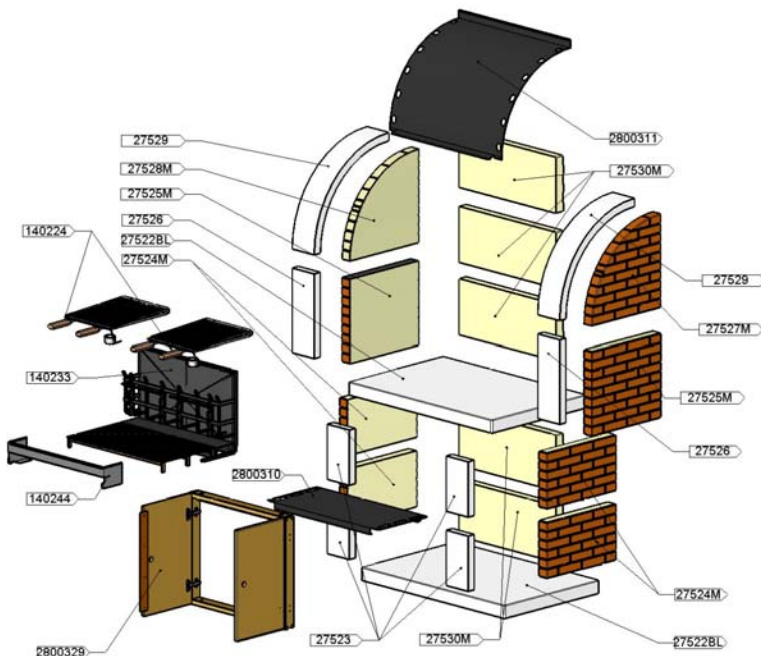

Outdoor barbecue ready for self assembly. The front panels are made of white stone with sides in Decor bricks. The Chimney hood is made of black steel and a useful cupboard area has been added below the cooking area. Fully equipped with accessories.

<b>MCZ CODE</b>	<b>57761</b>
<b>EAN CODE</b>	<b>8018459577617</b>
<b>WEIGHT KG</b>	<b>963</b>
<b>DIMENSIONS (CM)</b>	<b>118 x 89 h 197</b>
<b>PALLET (CM)</b>	<b>80 x 120</b>
<b>Q.TY TRUCK</b>	<b>24</b>
<b>Q.TY CONTAINER</b>	<b>18</b>

## DESCRIPTION