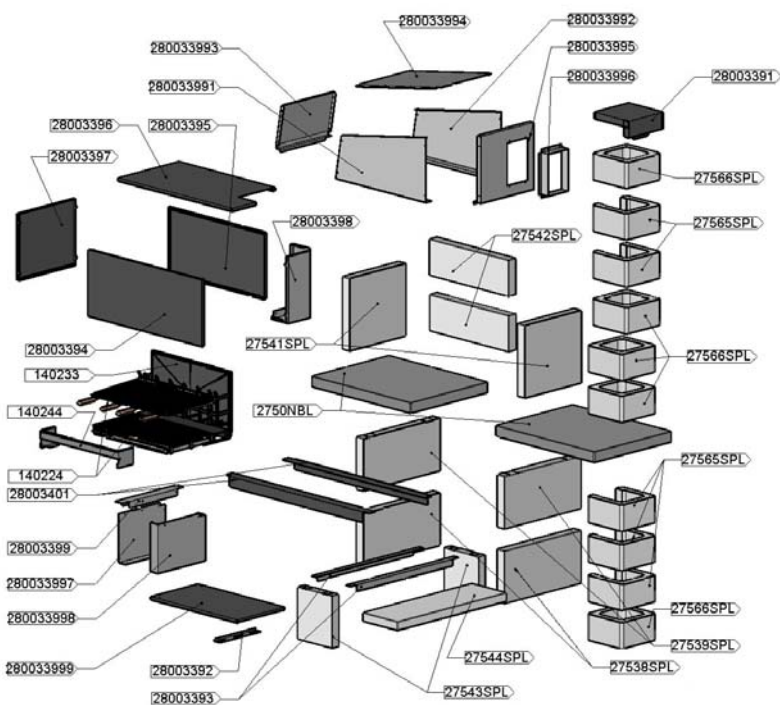

MCZ CODE	57767
EAN CODE	8018459577679
WEIGHT KG	1120
DIMENSIONS (CM)	200 x 145 h 214
PALLET (CM)	120 x 105
Q.TY TRUCK	21
Q.TY CONTAINER	18

Outdoor barbecue ready for self assembly. Made of grey reconstituted stone .The chimney and chimney top made of black steel. Comfortable worktop and site top. Offers different cooking solutions. Fully equipped with accessories.

DESCRIPTION	CODE
-------------	------

LOWER BASE	27538SPL
UPPER BASE	27539SPL
WORK TOP	27540NBL
SIDE	27541SPL
BACK SIDE	27542SPL
LATERAL BASE	27543SPL
LATERAL WORK TOP	27544SPL
OPEN CHIMNEY FLUE H 19,5	27565SPL
CLOSED CHIMNEY FLUE H 19,5	27566SPL
BRAZIER	140233
STAINLESS STEEL GRILL 40 x 40	140224
CHIMNEY CAP	28003391
WOOD HOLDER BASE SUPPORT	28003392
LATERAL WORK TOP SUPPORT	28003393
LEFT HOOD SIDE	28003397
RIGHT HOOD SIDE	28003398
WOOD HOLDER INTERNAL SIDE	280033997
WOOD HOLDER EXTERNAL SIDE	280033998
WOOD HOLDER LOWER SIDE	280033999
WOOD HOLDER SUPPORT	28003399
INTERNAL CHIMNEY FLUE FRAME	280033996
HOOD PROTECTION FRONTAL SIDE	280033991
HOOD PROTECTION BACK SIDE	280033992
HOOD PROTECTION LEFT SIDE	280033993
HOOD PROTECTION UPPER SIDE	280033994
HOOD PROTECTION RIGHT SIDE	280033995
WORLD TOP SUPPORT	28003401
FRONTAL HOOD SIDE	28003394
BACK HOOD SIDE	28003395
UPPER HOOD SIDE	28003396
SAFETY EMBERS STOP	140244