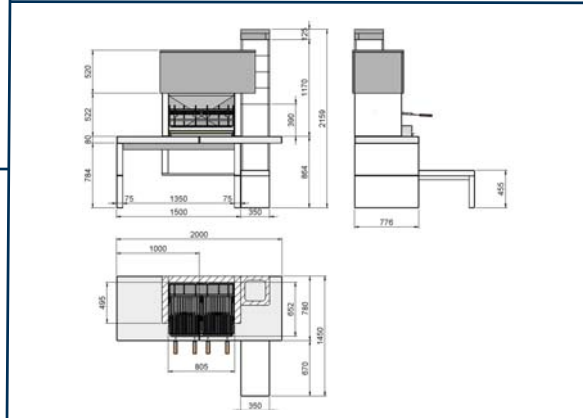

MCZ CODE	57767
EAN CODE	8018459577679
WEIGHT KG	1120
DIMENSIONS (CM)	200 x 145 h 214
PALLET (CM)	120 x 105
Q.TY TRUCK	21
Q.TY CONTAINER	18

Outdoor barbecue ready for self assembly. Made of grey reconstituted stone .The chimney and chimney top made of black steel. Comfortable worktop and site top. Offers different cooking solutions. Fully equipped with accessories.

DESCRIPTION	CODE
-------------	------

LOWER BASE	27538SPL
UPPER BASE	27539SPL
WORK TOP	27540NBL
SIDE	27541SPL
BACK SIDE	27542SPL
LATERAL BASE	27543SPL
LATERAL WORK TOP	27544SPL
OPEN CHIMNEY FLUE H 19,5	27565SPL
CLOSED CHIMNEY FLUE H 19,5	27566SPL
BRAZIER	140233
STAINLESS STEEL GRILL 40 x 40	140224
CHIMNEY CAP	28003391
WOOD HOLDER BASE SUPPORT	28003392
LATERAL WORK TOP SUPPORT	28003393
LEFT HOOD SIDE	28003397
RIGHT HOOD SIDE	28003398
WOOD HOLDER INTERNAL SIDE	280033997
WOOD HOLDER EXTERNAL SIDE	280033998
WOOD HOLDER LOWER SIDE	280033999
WOOD HOLDER SUPPORT	28003399
INTERNAL CHIMNEY FLUE FRAME	280033996
HOOD PROTECTION FRONTAL SIDE	280033991
HOOD PROTECTION BACK SIDE	280033992
HOOD PROTECTION LEFT SIDE	280033993
HOOD PROTECTION UPPER SIDE	280033994
HOOD PROTECTION RIGHT SIDE	280033995
WORLD TOP SUPPORT	28003401
FRONTAL HOOD SIDE	28003394
BACK HOOD SIDE	28003395
UPPER HOOD SIDE	28003396
SAFETY EMBERS STOP	140244