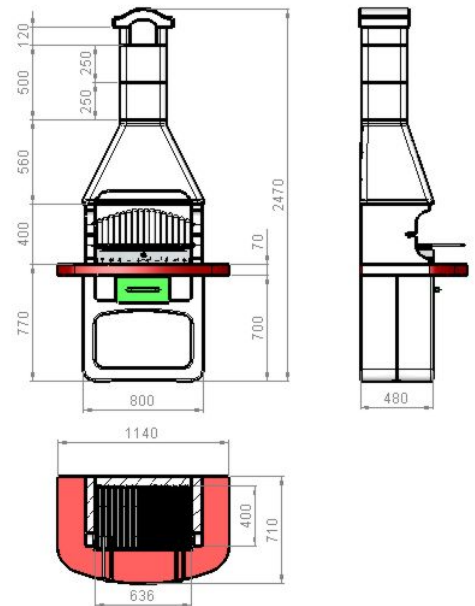

Barbecue with colored worktop made from fired vibrated refractory cement. Complete with chromium plated grill adjustable on three levels, drawer for accessories and extra chimney . Designed with placement for a spit.

For use with charcoal!

MCZ CODE	57670
EAN CODE	8018459576672
WEIGHT KG	420
DIMENSIONS (CM)	114 x 71 h 247
PALLET (CM)	60 x 82 h 158
Q.TY TRUCK	56
Q.TY CONTAINER	39

NR	DESCRIPTION	CODE
----	-------------	------