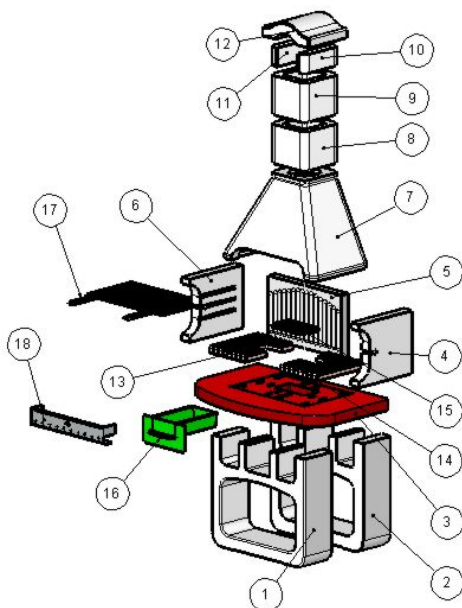

Barbecue with colored worktop made from fired vibrated refractory cement. Complete with chromium plated grill adjustable on three levels, drawer for accessories and extra chimney . Designed with placement for a spit.

For use with charcoal!

MCZ CODE	57670
EAN CODE	8018459576672
WEIGHT KG	420
DIMENSIONS (CM)	114 x 71 h 247
PALLET (CM)	60 x 82 h 158
Q.TY TRUCK	56
Q.TY CONTAINER	39

NR	DESCRIPTION	CODE
----	-------------	------