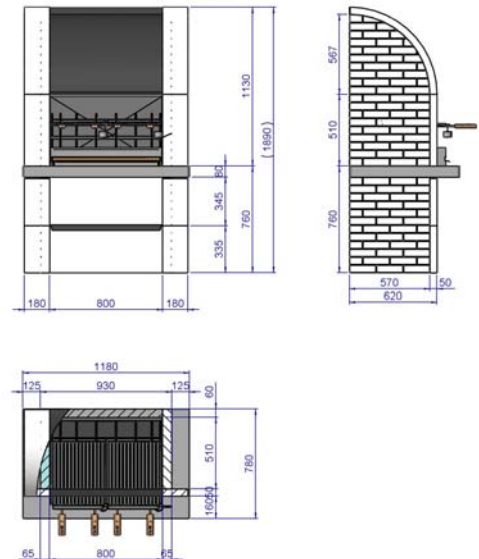

Montreal

Sunday®

MCZ CODE	5708011
EAN CODE	8018459104479
WEIGHT KG	660
DIMENSIONS (CM)	118 x 78 h 189
PALLET (CM)	120 x 80
Q.TY TRUCK	34
Q.TY CONTAINER	18

Outdoor barbecue ready for self assembly. The front panels are made of white stone with sides in grey Decor bricks. The Chimney hood is made of black steel and a useful cupboard area has been added below the cooking area. Fully equipped with accessories. Easy assembling with Betonfast glue already included.

Can also be used with wood!

NR	DESCRIPTION	CODE
----	-------------	------

1/5/3/7	BASE	27607SPL
17/18/19/20	BASE COVER	27523
2/6/13/14/15	BACK	27609SPL
8	WORK TOP	27610NBL
10	RIGHT ROUNDED UP. SIDE	27008012SPL
21/23	LOWER SIDE COVER	27526
22/24	UPPER SIDE COVER	27529
28	BRAZIER	140233
16	BLACK ALUMINIUM HOOD	28008023
9/11	LOWER SIDE	27008011SPL
12	LEFT ROUNDED UP. SIDE	27008013SPL
4	BLACK ALUMINIUM SHELF	2800390
27	SAFETY EMBERS STOP	140244
25+26	STAINL. STEEL GRILL 40x45	140224