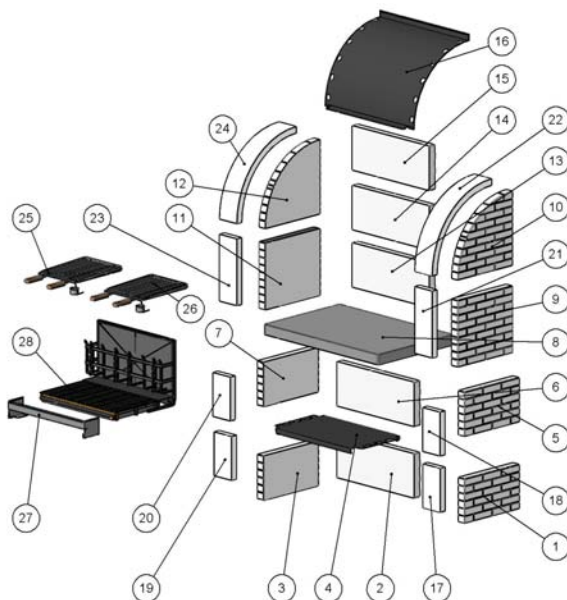

Montreal

Sunday®

MCZ CODE	5708011
EAN CODE	8018459104479
WEIGHT KG	660
DIMENSIONS (CM)	118 x 78 h 189
PALLET (CM)	120 x 80
Q.TY TRUCK	34
Q.TY CONTAINER	18

Outdoor barbecue ready for self assembly. The front panels are made of white stone with sides in grey Decor bricks. The Chimney hood is made of black steel and a useful cupboard area has been added below the cooking area. Fully equipped with accessories. Easy assembling with Betonfast glue already included.

Can also be used with wood!

NR	DESCRIPTION	CODE
----	-------------	------

1/5/3/7	BASE	27607SPL
17/18/19/20	BASE COVER	27523
2/6/13/14/15	BACK	27609SPL
8	WORK TOP	27610NBL
10	RIGHT ROUNDED UP. SIDE	27008012SPL
21/23	LOWER SIDE COVER	27526
22/24	UPPER SIDE COVER	27529
28	BRAZIER	140233
16	BLACK ALUMINIUM HOOD	28008023
9/11	LOWER SIDE	27008011SPL
12	LEFT ROUNDED UP. SIDE	27008013SPL
4	BLACK ALUMINIUM SHELF	2800390
27	SAFETY EMBERS STOP	140244
25+26	STAINL. STEEL GRILL 40x45	140224