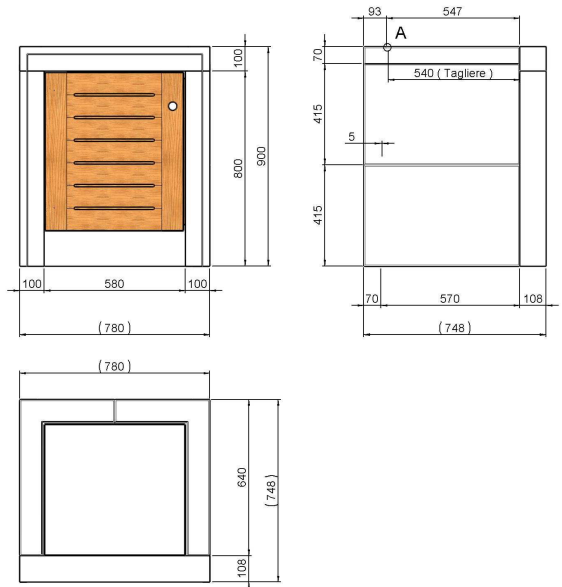

Modular Isola

Sunday®

| | |
|------------------------|----------------------|
| MCZ CODE | 57813 |
| EAN CODE | 8018459578133 |
| WEIGHT KG | 385 |
| DIMENSIONS (CM) | 78 x 75 h 90 |
| PALLET (CM) | 95 x 80 |
| Q.TY TRUCK | 42 |
| Q.TY CONTAINER | 28 |

Worktop element for outdoor Kitchen "Modular". The structure is white. Complete with wooden doors and internal steel shelf. Cutting board in polyethylene. Easy assembly with MCZ Betonfast glue already included.

| NR | DESCRIPTION | CODE |
|-------------|------------------|------------|
| 1/2/3/4/5/6 | BASE | 27577BL |
| 7/8 | SHELF SUPPORT | 28008003 |
| 9 | INTERNAL SHELF | 28008054 |
| 10/11 | WORK TOP SUPPORT | 28008005 |
| 12 | LEFT WORK TOP | 27008009BL |
| 13 | RIGHT WORK TOP | 27008008BL |
| 14 | CHOPPING BOARD | 18008001 |
| 15/17 | LATERAL FRAME | 27576BL |
| 16 | FRONTAL FRAME | 27575BL |
| 18 | WOODEN DOOR | 4008083 |