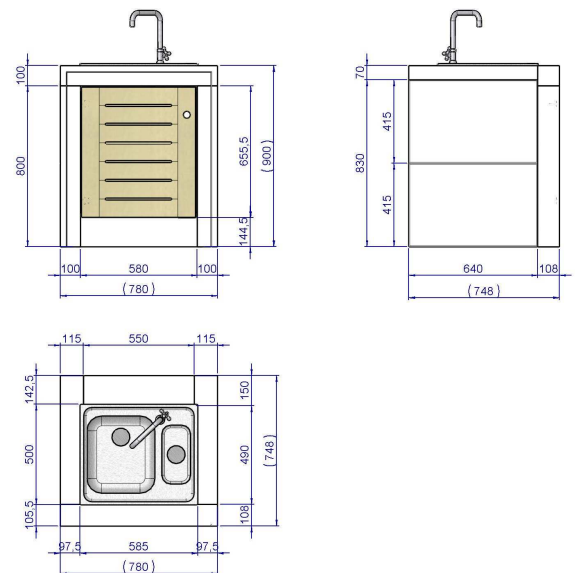

Modular Acqua

Sunday®

MCZ CODE	57812
EAN CODE	8018459578126
WEIGHT KG	350
DIMENSIONS (CM)	78 x 75 h 90
PALLET (CM)	95 x 80
Q.TY TRUCK	42
Q.TY CONTAINER	28

Wash basin element the outdoor kitchen "Modular" made of reconstituted stone and high quality raw materials. The structure is Verona White. Massive wooden door. Inner shelf in laquered steel. Washbasin in stainless steel. Taps and fittings included. Easy assembly with MCZ Betonfast special glue already included.

NR	DESCRIPTION	CODE
1/2/3/4/6	BASE	27577BL
5	SHAPED BACKSIDE	27604
7/8	WORK TOP SUPPORT	28008005
9/11	LATERAL SUPPORT	27008006
10	BACK SUPPORT	27008007
12	STEEL SINK WITH SIPHON	15008002
13	WATER TAP	15008003
14/16	LATERAL FRAME	27576BL
15	FRONTAL FRAME	27575BL
17	WOODEN DOOR	4008083
18	INTERNAL BLACK ALU. SHELF	28008054
19/20	SHELF SUPPORT	28008003