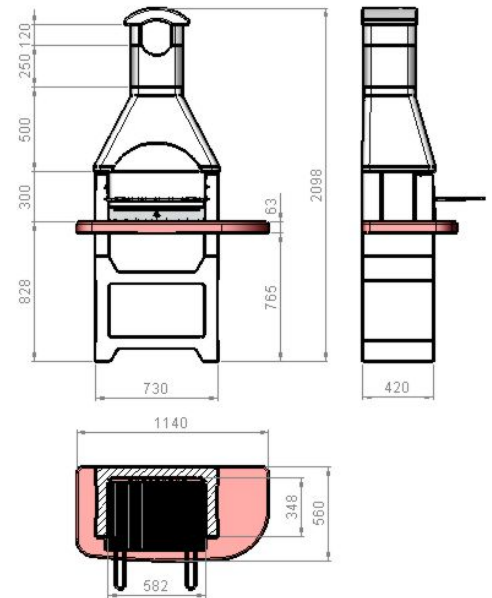

Barbecue with colored worktop made from vibrated refractory cement, complete with chromium plated grill adjustable on two levels. Designed with placement for a spit.

For use with charcoal!

MCZ CODE	57657
EAN CODE	8018459576573
WEIGHT KG	290
DIMENSIONS (CM)	114 x 56 h 210
PALLET (CM)	60 x 75
Q.TY TRUCK	72
Q.TY CONTAINER	57

NR	DESCRIPTION	CODE
1	BASE	27515
2/3	BASE SUPPORT	27554
4	WORK TOP	27199
5	FIREPLACE	27516
6	HOOD	27517
7	CHIMNEY FLUE	27174
8/9	CHIMNEY CAP SUPPORT	27089
10	CHIMNEY CAP	27127
11	CHROMIUM GRILL 60x40	140027
12	SAFETY EMBERS STOP	140241