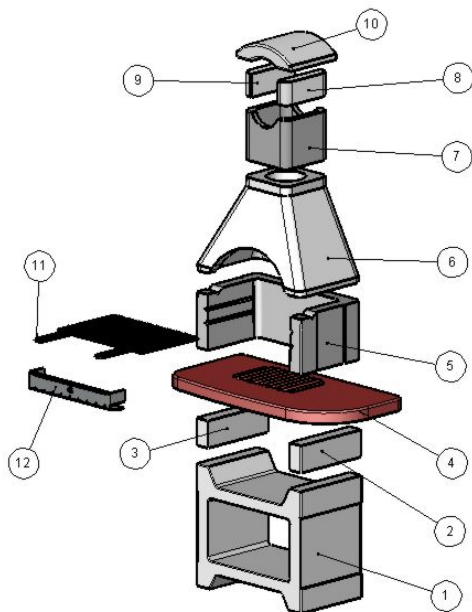

Barbecue with colored worktop made from vibrated refractory cement, complete with chromium plated grill adjustable on two levels. Designed with placement for a spit.

For use with charcoal!

MCZ CODE	57657
EAN CODE	8018459576573
WEIGHT KG	290
DIMENSIONS (CM)	114 x 56 h 210
PALLET (CM)	60 x 75
Q.TY TRUCK	72
Q.TY CONTAINER	57

NR	DESCRIPTION	CODE
1	BASE	27515
2/3	BASE SUPPORT	27554
4	WORK TOP	27199
5	FIREPLACE	27516
6	HOOD	27517
7	CHIMNEY FLUE	27174
8/9	CHIMNEY CAP SUPPORT	27089
10	CHIMNEY CAP	27127
11	CHROMIUM GRILL 60x40	140027
12	SAFETY EMBERS STOP	140241