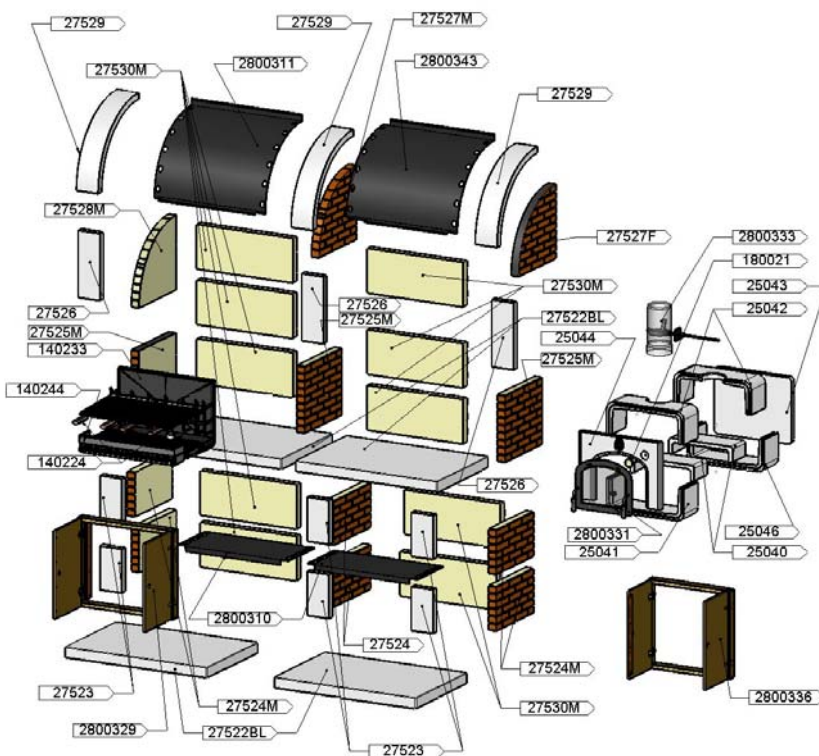

<b>MCZ CODE</b>	<b>57771</b>
<b>EAN CODE</b>	<b>8018459577716</b>
<b>WEIGHT KG</b>	<b>1865</b>
<b>DIMENSIONS (CM)</b>	<b>236 x 98 h 197</b>
<b>PALLET (CM)</b>	<b>240 x 105</b>
<b>Q.TY TRUCK</b>	<b>12</b>
<b>Q.TY CONTAINER</b>	<b>8</b>

Outdoor combination barbecue with oven ready for self-assembly. The front panel are made of white stone with sides in Decor Bricks, which give a brick effect in a pleasant red-brown colour. The chimney hood is made of black steel and 2 useful cupboard area have been added below the cooking area. The oven, in Alutec, offers the choice between flame and char-grilles cooking. Fully equipped with accessories.

## DESCRIPTION

## CODE

BASE	27524M
BASE COVER	27523
WORK TOP	27522BL
LOWER SIDE	27525M
LOWER SIDE COVER	27526
UPPER RIGHT SIDE	27527M
UPPER PERFORATED RIGHT SIDE	27527F
UPPER LEFT SIDE	27528M
UPPER SIDE COVER	27529
BACK SIDE	27530M
STEEL TOP	2800310
BBQ STEEL HOOD	2800311
BBQ STEEL HOOD	2800343
BRAZIER	140233
STAINLESS STEEL GRILL 38x40	140224
BBQ WOODEN DOORS	2800329
OVEN WOODEN DOORS	2800336
OVEN FIRE BRICKS	25040
LOWER OVEN STRUCTURE	25041
UPPER OVEN STRUCTURE	25042
OVEN BACK SIDE	25043
OVEN FRONTAL	25044
COMPLETE CHIMNEY FLUE	2800333
FRONTAL BRACKETS	2800341
BACK STEEL SHEET	2800342
IRON DOOR WITH GLASS	2800331
TERMOMETER	180021
ZINCATE THEADED BAR	120855A