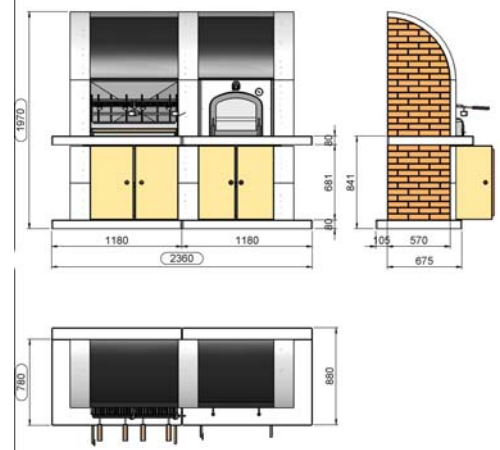

<b>MCZ CODE</b>	<b>57771</b>
<b>EAN CODE</b>	<b>8018459577716</b>
<b>WEIGHT KG</b>	<b>1865</b>
<b>DIMENSIONS (CM)</b>	<b>236 x 98 h 197</b>
<b>PALLET (CM)</b>	<b>240 x 105</b>
<b>Q.TY TRUCK</b>	<b>12</b>
<b>Q.TY CONTAINER</b>	<b>8</b>

Outdoor combination barbecue with oven ready for self-assembly. The front panel are made of white stone with sides in Decor Bricks, which give a brick effect in a pleasant red-brown colour. The chimney hood is made of black steel and 2 useful cupboard area have been added below the cooking area. The oven, in Alutec, offers the choice between flame and char-grilles cooking. Fully equipped with accessories.

## CODE

BASE	27524M
BASE COVER	27523
WORK TOP	27522BL
LOWER SIDE	27525M
LOWER SIDE COVER	27526
UPPER RIGHT SIDE	27527M
UPPER PERFORATED RIGHT SIDE	27527F
UPPER LEFT SIDE	27528M
UPPER SIDE COVER	27529
BACK SIDE	27530M
STEEL TOP	2800310
BBQ STEEL HOOD	2800311
BBQ STEEL HOOD	2800343
BRAZIER	140233
STAINLESS STEEL GRILL 38x40	140224
BBQ WOODEN DOORS	2800329
OVEN WOODEN DOORS	2800336
OVEN FIRE BRICKS	25040
LOWER OVEN STRUCTURE	25041
UPPER OVEN STRUCTURE	25042
OVEN BACK SIDE	25043
OVEN FRONTAL	25044
COMPLETE CHIMNEY FLUE	2800333
FRONTAL BRACKETS	2800341
BACK STEEL SHEET	2800342
IRON DOOR WITH GLASS	2800331
TERMOMETER	180021
ZINCATE THEADED BAR	120855A