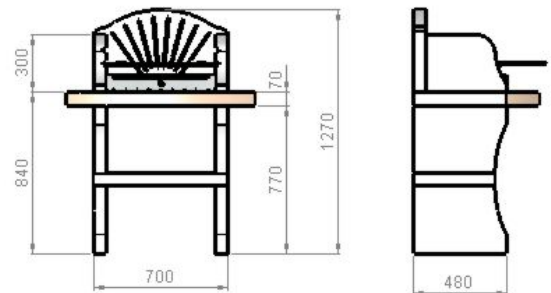

MCZ CODE	57318
EAN CODE	8018459573183
WEIGHT KG	270
DIMENSIONS (CM)	98 x 65 h 127
PALLET (CM)	48,5 x 72 h 134
Q.TY TRUCK	88
Q.TY CONTAINER	69

Innovative MCZ barbecue made of reconstituted stone and high quality raw materials. The structure is white, while the top is in "Rosa Asiago". Complete with chromium plated grill adjustable on two levels and with new "Easy Fire" steel plate for easy coals lighting. Easy assembly with MCZ Betonfast special glue.

Can also be used with wood!

NR	DESCRIPTION	CODE
----	-------------	------

1/5	LEFT BASE	27450
3	BASE SUPPORT	27365
2/4	RIGHT BASE	27371
6	WORK TOP	27408
7	LEFT SIDE	27399
8	BACK SIDE	27405
9	RIGHT SIDE	27402
13/14/15	EASY FIRE	140204A
12	CHROMIUM GRILL 60x40	140027
16	SAFETY EMBERS STOP	140241