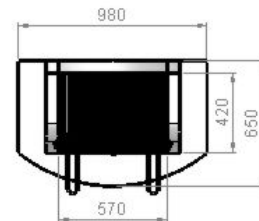

MCZ CODE	57318
EAN CODE	8018459573183
WEIGHT KG	270
DIMENSIONS (CM)	98 x 65 h 127
PALLET (CM)	48,5 x 72 h 134
Q.TY TRUCK	88
Q.TY CONTAINER	69

Innovative MCZ barbecue made of reconstituted stone and high quality raw materials. The structure is white, while the top is in "Rosa Asiago". Complete with chromium plated grill adjustable on two levels and with new "Easy Fire" steel plate for easy coals lighting. Easy assembly with MCZ Betonfast special glue.

Can also be used with wood!

NR	DESCRIPTION	CODE
----	-------------	------

1/5	LEFT BASE	27450
3	BASE SUPPORT	27365
2/4	RIGHT BASE	27371
6	WORK TOP	27408
7	LEFT SIDE	27399
8	BACK SIDE	27405
9	RIGHT SIDE	27402
13/14/15	EASY FIRE	140204A
12	CHROMIUM GRILL 60x40	140027
16	SAFETY EMBERS STOP	140241