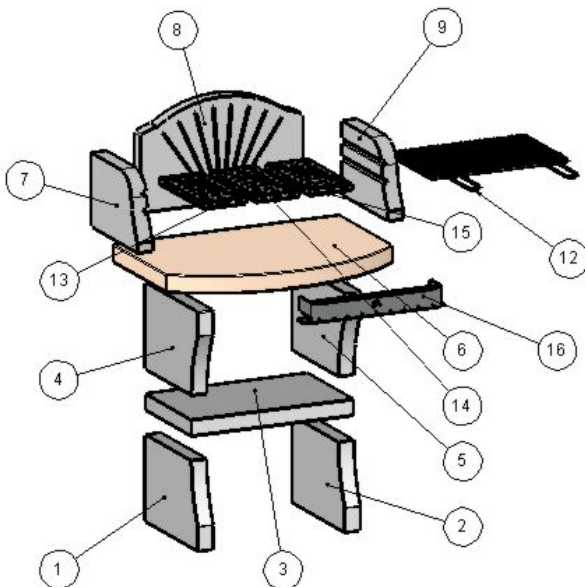

MCZ CODE	57318
EAN CODE	8018459573183
WEIGHT KG	270
DIMENSIONS (CM)	98 x 65 h 127
PALLET (CM)	48,5 x 72 h 134
Q.TY TRUCK	88
Q.TY CONTAINER	69

Innovative MCZ barbecue made of reconstituted stone and high quality raw materials. The structure is white, while the top is in "Rosa Asiago". Complete with chromium plated grill adjustable on two levels and with new "Easy Fire" steel plate for easy coals lighting. Easy assembly with MCZ Betonfast special glue.

Can also be used with wood!

NR	DESCRIPTION	CODE
----	-------------	------

1/5	LEFT BASE	27450
3	BASE SUPPORT	27365
2/4	RIGHT BASE	27371
6	WORK TOP	27408
7	LEFT SIDE	27399
8	BACK SIDE	27405
9	RIGHT SIDE	27402
13/14/15	EASY FIRE	140204A
12	CHROMIUM GRILL 60x40	140027
16	SAFETY EMBERS STOP	140241