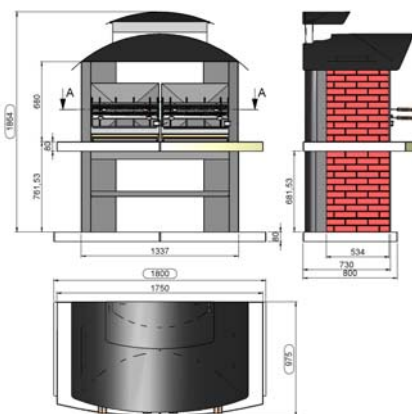

Outdoor barbecue ready for self assembly. The front panels are made of black steel with sides in Decor Bricks, which give a brick effect in a pleasant red-brown colour. The chimney roof is made of black stainless steel and a useful storage area has been added below the cooking area. Fully equipped with accessories.

MCZ CODE	57770
EAN CODE	8018459577709
WEIGHT KG	1180
DIMENSIONS (CM)	180 x 87 h 187
PALLET (CM)	120 x 100
Q.TY TRUCK	20
Q.TY CONTAINER	18

	DESCRIPTION	CODE
	BASEMENT	27531GL
	BASE	27562
	BACK SIDE	27563
	RIGHT WORK TOP	27532GL
	LEFT WORK TOP	27533GL
	BRAZIER	2800327
	STAINLESS STEEL GRILL 60x40	140234
	STEEL HOOD	28003372
	STEEL CHIMNEY CAP	28003373
	UPPER LATERAL RIGHT CLOSURE	28003383
	UPPER LATERAL LEFT CLOSURE	28003386
	LOWER LATERAL CLOSURE	28003389
	BASE COVER	280033891
	LEFT SIDE COVER	280033892
	RIGHT SIDE COVER	280033893
	HOOD SUPPORT	280033894
	TOP SUPPORT	28003371
	STEEL TOP	28003374
WORK TOP SUPPORT	28003375	
LOWER CHIMNEY CAP SUPPORT	28003376	
FRONTAL HOOD CHANNEL	28003377	
CHIMNEY CAP SUPPORT	28003378	
SAFETY EMBERS STOP	140243	