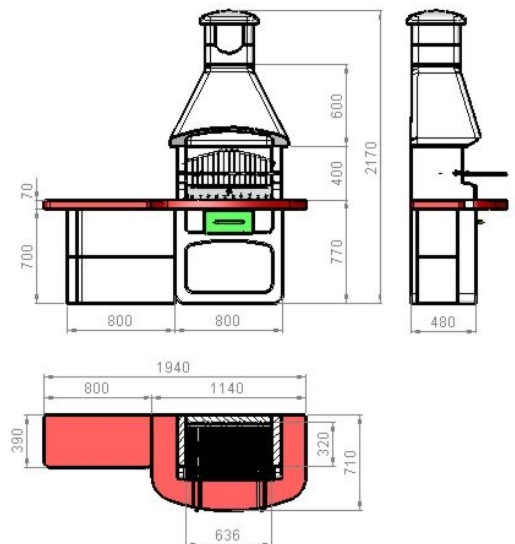

Barbecue with colored worktop and firework made from fired vibrated refractory cement. Complete with chromium plated grill adjustable on three levels, ash box and lateral interchangeable worktop. Designed with placement for a spit.

For use with charcoal!

MCZ CODE	57666
EAN CODE	8018459576665
WEIGHT KG	520
DIMENSIONS (CM)	194 x 71 h 217
PALLET (CM)	60 x 82
Q.TY TRUCK	46
Q.TY CONTAINER	39

NR	DESCRIPTION	CODE
----	-------------	------