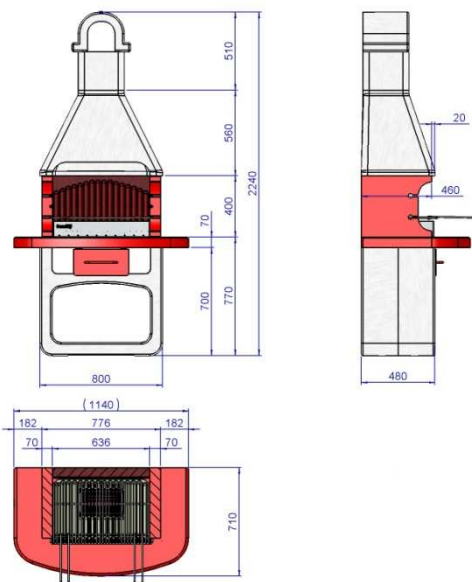

# Sunday®

MCZ CODE	57682
EAN CODE	8018459576825
WEIGHT KG	390
DIMENSIONS (CM)	114 x 71 h 224
PALLET (CM)	82 x 60
Q.TY TRUCK	61
Q.TY CONTAINER	42

Barbecue with colored worktop made from fired vibrated refractory cement. Complete with chromium plated grill adjustable on three levels, extra fire bricks and ash box. Designed with placement for a spit.

**For use with charcoal!**

NR	DESCRIPTION	ART. NR.
----	-------------	----------

1/2	BASE	27168
3	WORK TOP	27438
5	HOOD	27087
6	CHIMNEY FLUE	27158
7	CHIMNEY CAP	27009
8+9	FIRE BRICKS	27162
10	ASH TRAY	140220
11	CAST IRON GRILL	130825
12	CHROMIUM GRILL 67x40	140028
13	SAFETY EMBERS STOP	14008035
14	BACKSIDE	27090400RS
15/16	SIDE	27090410RS