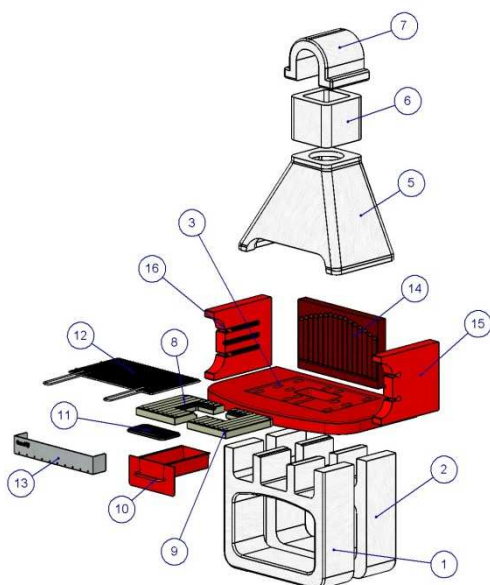

# Sunday®

MCZ CODE	57682
EAN CODE	8018459576825
WEIGHT KG	390
DIMENSIONS (CM)	114 x 71 h 224
PALLET (CM)	82 x 60
Q.TY TRUCK	61
Q.TY CONTAINER	42

Barbecue with colored worktop made from fired vibrated refractory cement. Complete with chromium plated grill adjustable on three levels, extra fire bricks and ash box. Designed with placement for a spit.

**For use with charcoal!**

NR	DESCRIPTION	ART. NR.
----	-------------	----------

1/2	BASE	27168
3	WORK TOP	27438
5	HOOD	27087
6	CHIMNEY FLUE	27158
7	CHIMNEY CAP	27009
8+9	FIRE BRICKS	27162
10	ASH TRAY	140220
11	CAST IRON GRILL	130825
12	CHROMIUM GRILL 67x40	140028
13	SAFETY EMBERS STOP	14008035
14	BACKSIDE	27090400RS
15/16	SIDE	27090410RS