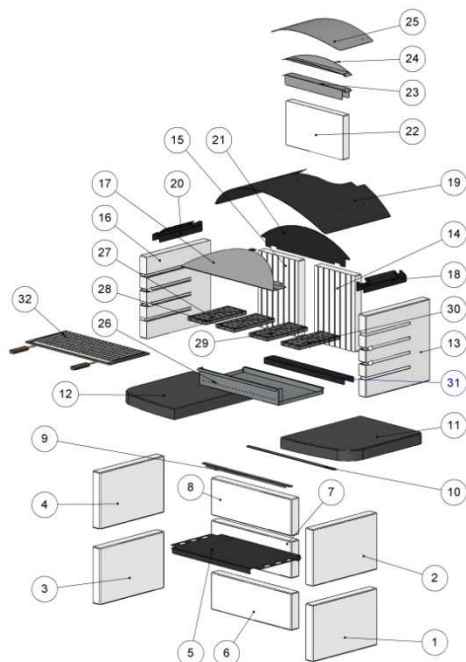

Calgary

Sunday®

MCZ CODE	5709002
EAN CODE	8018459106046
WEIGHT KG	655
DIMENSIONS (CM)	124 x 80 h 187
PALLET (CM)	120 x 80
Q.TY TRUCK	34
Q.TY CONTAINER	30

Outdoor barbecue ready for self assembly.. The chimney roof is made of black stainless steel and a useful storage area has been added below the cooking area. Complete with stainless steel steak grill adjustable on four levels. Designed with placement for a spit. Easy assembling with Sunday Betonfast glue already included.

Can also be used with wood!

NR	DESCRIPTION	ART. NR.
1/2/3/4	BASE	27090120BI
5	BASE SUPPORT	2800390
6/7/8	LOWER BAKSIDE	27090130BI
9/10	WORK TOP SUPPORT	1400917230
11	RIGHT WORK TOP	27090020NBL
12	LEFT WORK TOP	27090030NBL
13/16	SIDE	27090180BI
14/15	BACKSIDE	27090050BI
17	FRONT HOOD CHANNEL	2800385
18/20	HOOD SUPPORT	2800384
19	HOOD	2800386
21	BACK CLOSING	1400917430V
22	BACKSIDE	27090190BI
23	LOWER CHIMNEY CAP SUPPORT	2800387
24	CHIMNEY CAP SUPPORT	2800389
25	CHIMNEY CAP	2800388
26	ASH TRAY	1400911540
27/28/29/30	EASY FIRE	140204A
31	SPACER	1400917330V
32	STAINLESS STEEL GRILL 84X40	40140023