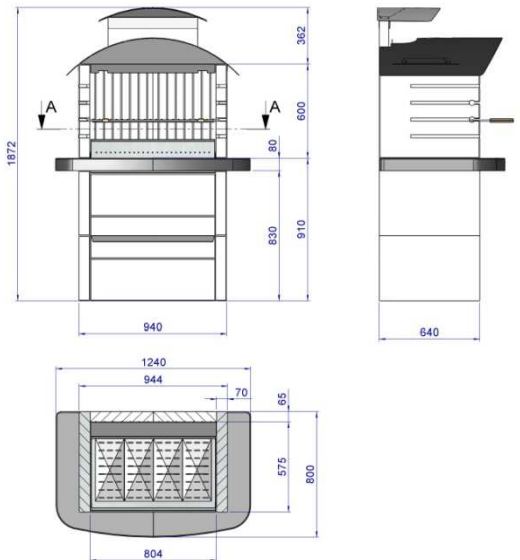

Calgary

Sunday®

MCZ CODE	5709002
EAN CODE	8018459106046
WEIGHT KG	655
DIMENSIONS (CM)	124 x 80 h 187
PALLET (CM)	120 x 80
Q.TY TRUCK	34
Q.TY CONTAINER	30

Outdoor barbecue ready for self assembly.. The chimney roof is made of black stainless steel and a useful storage area has been added below the cooking area. Complete with stainless steel steak grill adjustable on four levels. Designed with placement for a spit. Easy assembling with Sunday Betonfast glue already included.

Can also be used with wood!

NR	DESCRIPTION	ART. NR.
1/2/3/4	BASE	27090120BI
5	BASE SUPPORT	2800390
6/7/8	LOWER BAKSIDE	27090130BI
9/10	WORK TOP SUPPORT	1400917230
11	RIGHT WORK TOP	27090020NBL
12	LEFT WORK TOP	27090030NBL
13/16	SIDE	27090180BI
14/15	BACKSIDE	27090050BI
17	FRONT HOOD CHANNEL	2800385
18/20	HOOD SUPPORT	2800384
19	HOOD	2800386
21	BACK CLOSING	1400917430V
22	BACKSIDE	27090190BI
23	LOWER CHIMNEY CAP SUPPORT	2800387
24	CHIMNEY CAP SUPPORT	2800389
25	CHIMNEY CAP	2800388
26	ASH TRAY	1400911540
27/28/29/30	EASY FIRE	140204A
31	SPACER	1400917330V
32	STAINLESS STEEL GRILL 84X40	40140023