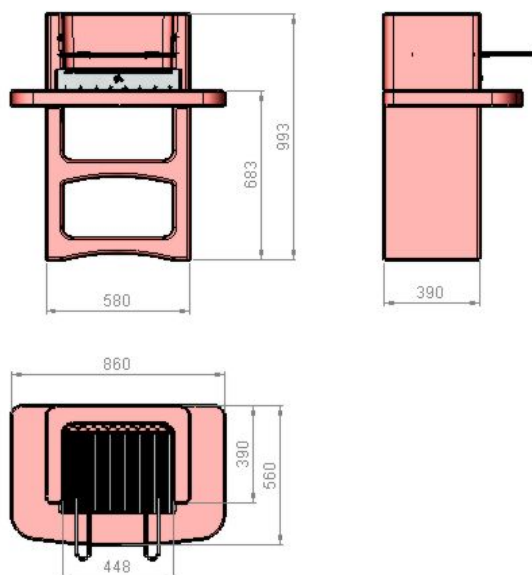

Coloured traditional barbecue made from vibrated refractory cement, complete with chromium plated grill adjustable on two levels.

For use with charcoal!

MCZ CODE	57339
EAN CODE	8018459573398
WEIGHT KG	160
DIMENSIONS (CM)	86 x 56 h 100
PALLET (CM)	60x97h178(x3)
Q.TY TRUCK	150
Q.TY CONTAINER	114

NR	DESCRIPTION	CODE
1	BASE	27246
2	WORK TOP	27198
3	FIREPLACE	27247
4	CHROMIUM GRILL 47x32	140087
5	SAFETY EMBERS STOP	140239