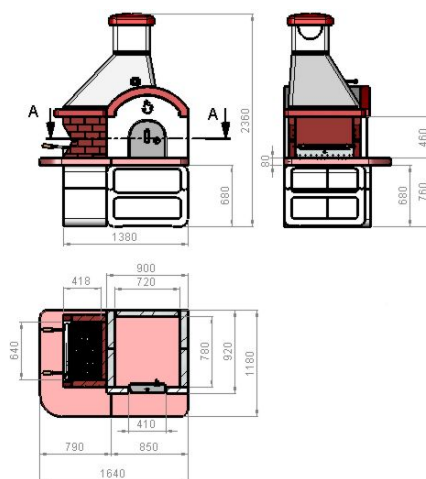

Oven barbecue with colored worktop and hood support, made from fired vibrated refractory cement. Complete with stainless steel grill adjustable on four levels and ash box. Baking MCZ oven with iron door and a thermometer. Designed with placement for a spit.

For use with charcoal!

MCZ CODE	57185
EAN CODE	8018459571851
WEIGHT KG	1600
DIMENSIONS (CM)	164 x 118 h 236
PALLET (CM)	60 x 104 h.145 105 x 120 h.195
Q.TY TRUCK	14
Q.TY CONTAINER	12

NR	DESCRIPTION	CODE
----	-------------	------

1+2/3+4/5+6	BASE	27028
7	OVEN WORK TOP	27154
8	BBQ WORK TOP	27153
9	RIGHT SIDE	27492
10	LEFT SIDE	27491
11	BACK SIDE	27493
12	HOOD SUPPORT	27155
13	HOOD	27152
14	CHIMNEY FLUE	27052
15	CHIMNEY CAP	27156
16	OVEN BACK	27151
17	LEFT BACK VAULT WITH HOLE	27149
18/20	RIGHT BACK / LEFT FRONT VAULT	27147
19	RIGHT FRONT VAULT	27148
21	OVEN VEIL	27157
22	OVEN FRONTAL SIDE	27150
23+24	FIRE BRICKS	27027
25	ASH TRAY	140110
26	CAST IRON GRILL	130825
27	STAINLESS STEEL GRILL 67x40	140024
28	BLACK OVEN PIPE	2580091
29	OVEN VALVE SET	2580063
30	IRON DOOR	2560081
31	THERMOMETER	180021
32	SAFETY EMBERS STOP	140240